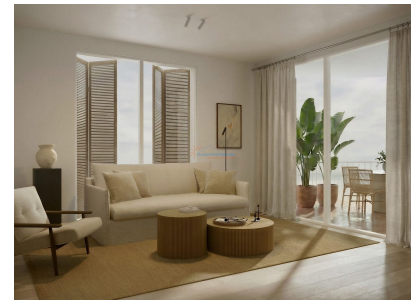

2 bedroom Apartment in San Pedro del Pinatar - Lo Pagan

Ref: MBPA-2

**From
277,400€**

Property type : Apartment

Location : San Pedro del Pinatar - Lo Pagan

Bedrooms : 2

Bathroom(s) : 2

Swimming pool : Communal

Garden : No

Orientation : -

Views : -

Parking : Parking

House area : 77,04 m²

Terraces area : 4,57 m²

Golf : 9km

- ✓ Shower screen
- ✓ Kitchen
- ✓ White Goods
- ✓ Lighting external/garden

- ✓ Electric towel rail
- ✓ Airconditioning
- ✓ Lift
- ✓ Lighting internal

- ✓ Tourist house
- ✓ Built-in wardrobes
- ✓ Terrace